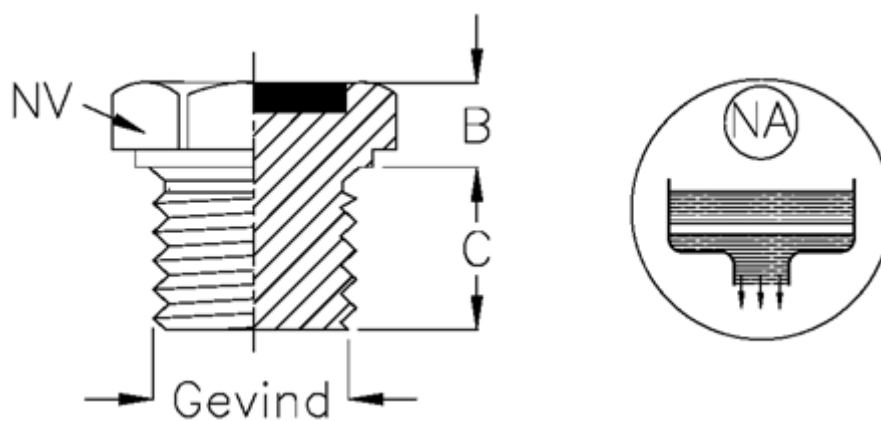

# Data Sheet

Article number: 21320410D

Description: Drain filling plug  
Type 32A G 1/8 ET.D (level black)

## Measures

B = 5

C = 8

NV = 14

Thread = 1/8 GAS